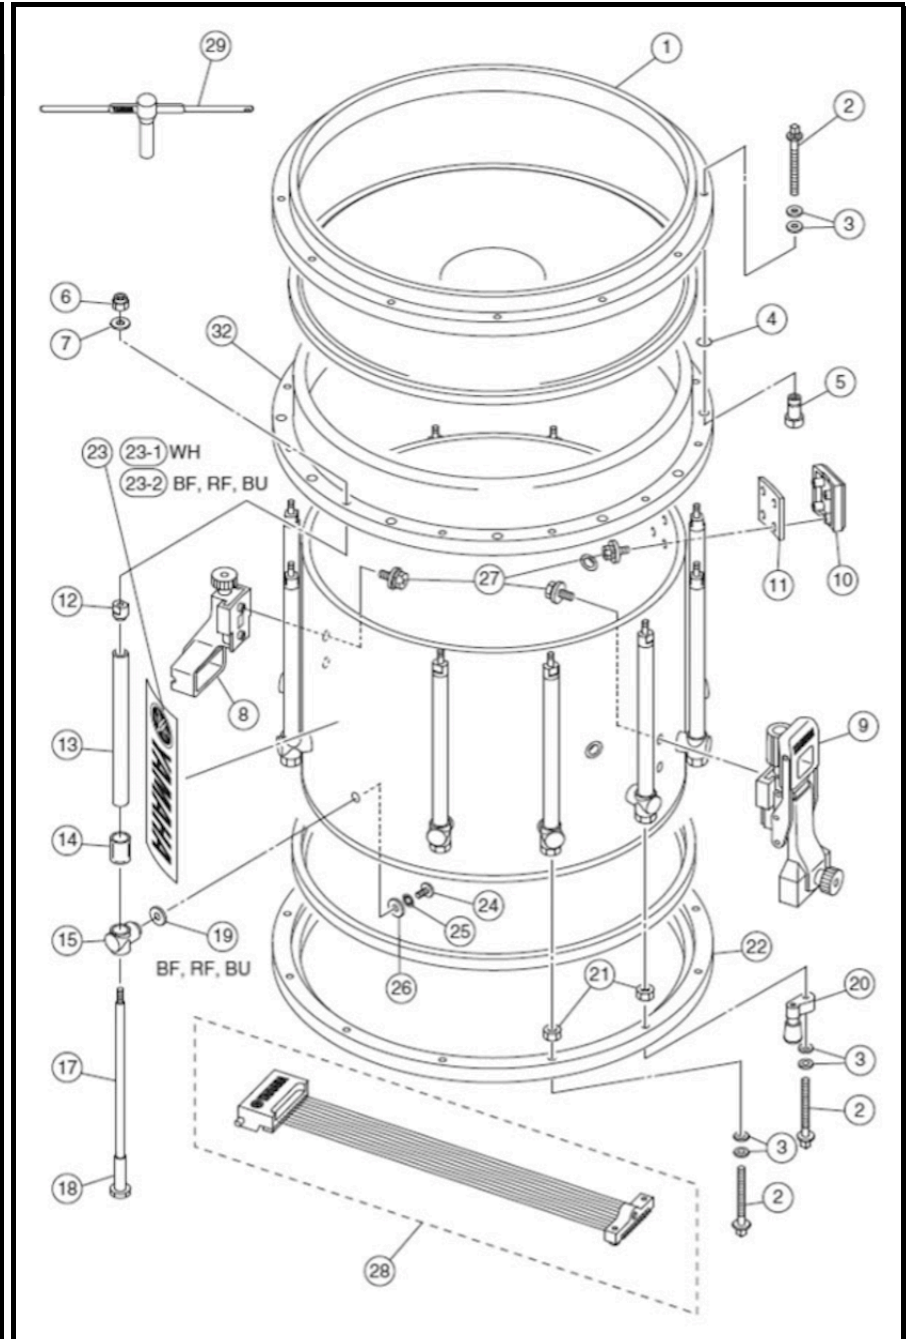

SFZ / MS-9000 Series Snare Drum

Image #	Part#	Description
1	W7708600	14" Die-Cast Batter Side Hoop
...	U0062130	13" Die-Cast Batter Side Hoop
2	W8019700	Tension Rod
3	W8020110	Washer for Tension Rod
4	W8091510	Rubber O-Ring for Receiving Nut
5	W7936310	Batter Side Tension Rod Receiving Nut
6	ZD216500	Nylon Nut for for Tension Post
7	ZD217200	Washer for Tension Post Nut
8	W8081910	Butt Side Strainer Assembly Complete
9	W8081810	Throw-Off Strainer Assembly Complete
12	W7710310	Plastic Washer for Tension Post
13	W7994910	Tube for Tension Post Assembly (12" Depth)
...	W7995010	Tube for Tension Post Assembly (11" Depth)
...	WU970510	Tube for Tension Post Assembly (9" Depth, MSS)
14	W7924010	Tube Insulator for Sound Post
15	W7743510	Sound Post (Frankenbolt)
17	W7995210	Long Tension Rod for Tension Post (12" Depth)
...	W7995310	Long Tension Rod for Tension Post (11" Depth)
...	WU970710	Long Tension Rod for Tension Post (9" Depth, MSS)
18	W7995110	Nut for Long Tension Rod
19	W7729810	Sound Post Plate/Washer
20	MS-FEETP	Marching Snare Feet (3-Pack)
21	SFZGG	Gravity Guard Washers (12-Pack)
22	W7708700	14" Die-Cast Snare Side Hoop
...	W7709200	13" Die-Cast Snare Side Hoop
23-1	DECAL-MTF	Black Decal/Sticker (2-Pack)
23-2	DECAL-MTFW	White Decal/Sticker (2-Pack)
24	ZG250100	Tap Screw for Sound Post
25	ZG251900	Tooth Washer for Sound Post
26	ZE156900	Thick Washer for Sound Post
27	ZD191700	Hex Bolt for Strainer Assemblies
28	W7946810	Snare Cord/Gut Assembly
32	W7743700	14" Suspension Ring for Batter Side Head
...	W7743900	13" Suspension Ring for Batter Side Head

Model Name : MS-6314U